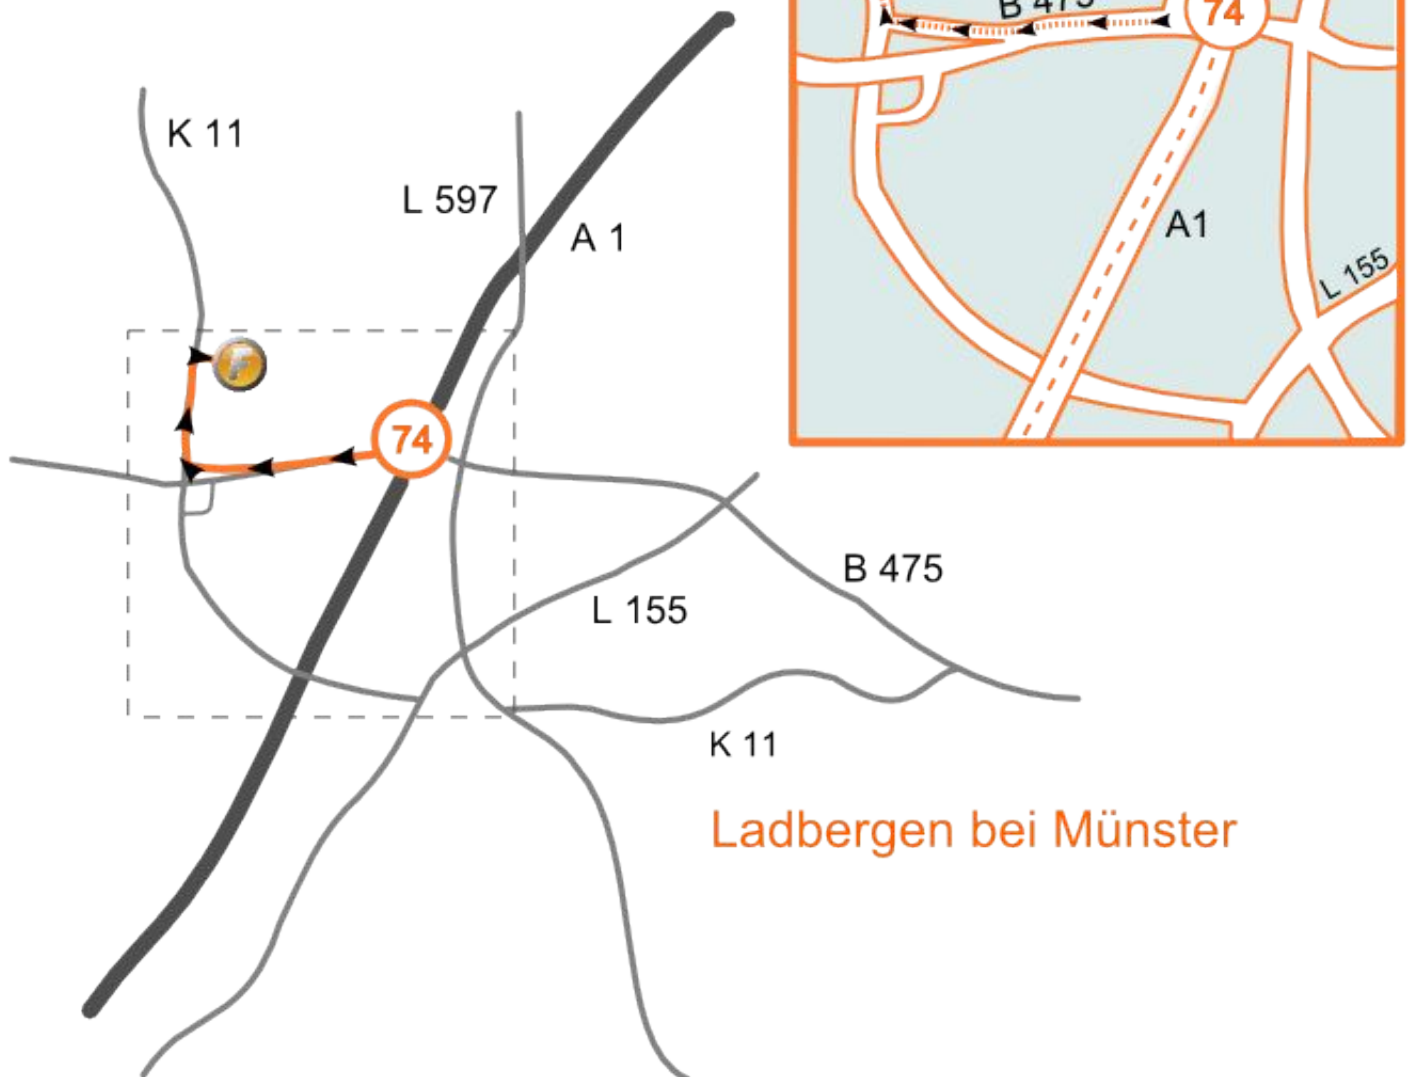

# Driving Directions

Fehrenkötter Transport & Logistik GmbH  
Heinrich - Büssing - Straße 6  
D - 49549 Ladbergen

Ladbergen bei Münster

## From direction north

A1 Bremen direction Dortmund exit Ladbergen  
After exit on the right in the direction of Rheine / Airport  
about 1000m right in direction of Industrial area 'Kanalhafen'  
T - Cross again right  
about 1000m right, Heinrich - Büssing - Straße

## From direction south

A1 Dortmund direction Bremen exit Ladbergen  
After exit on the left in the direction of Rheine / Airport  
about 1000m right in direction of Industrial area 'Kanalhafen'  
T - Cross again right  
about 1000m right, Heinrich - Büssing - Straße

## Note for the use of navigation systems:

If your device should not know Heinrich - Büssing - Str.,  
enter instead 'Am Kanal'.